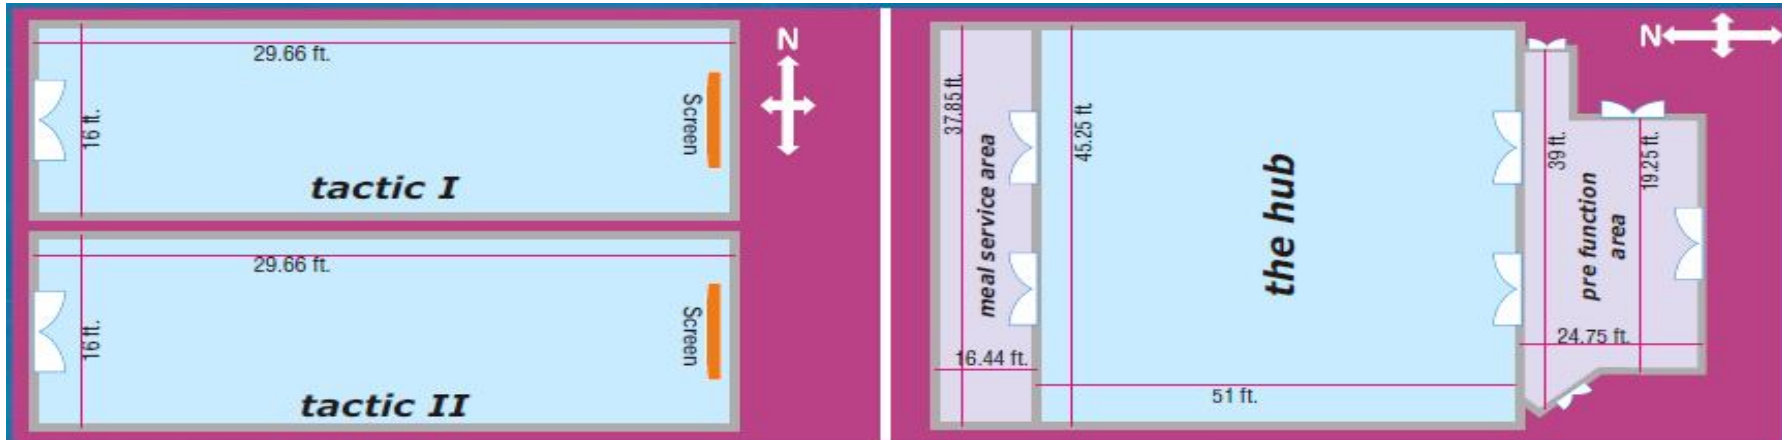

Banquet Layout

Room	location	total sq. ft.	ceiling height	pre function total sq. ft.	conference	class room	reception	theater	u-shape	clusters
tactic I	1st floor	475	10.5'	160	24	20	25	35	20	--
tactic II	1st floor	475	10.5'	272	24	20	25	35	20	-
the hub	lobby level	2930	10'	738	100	100	225	160	45	80
splash deck	1st floor	1030	---	—	---	---	60	---	--	48